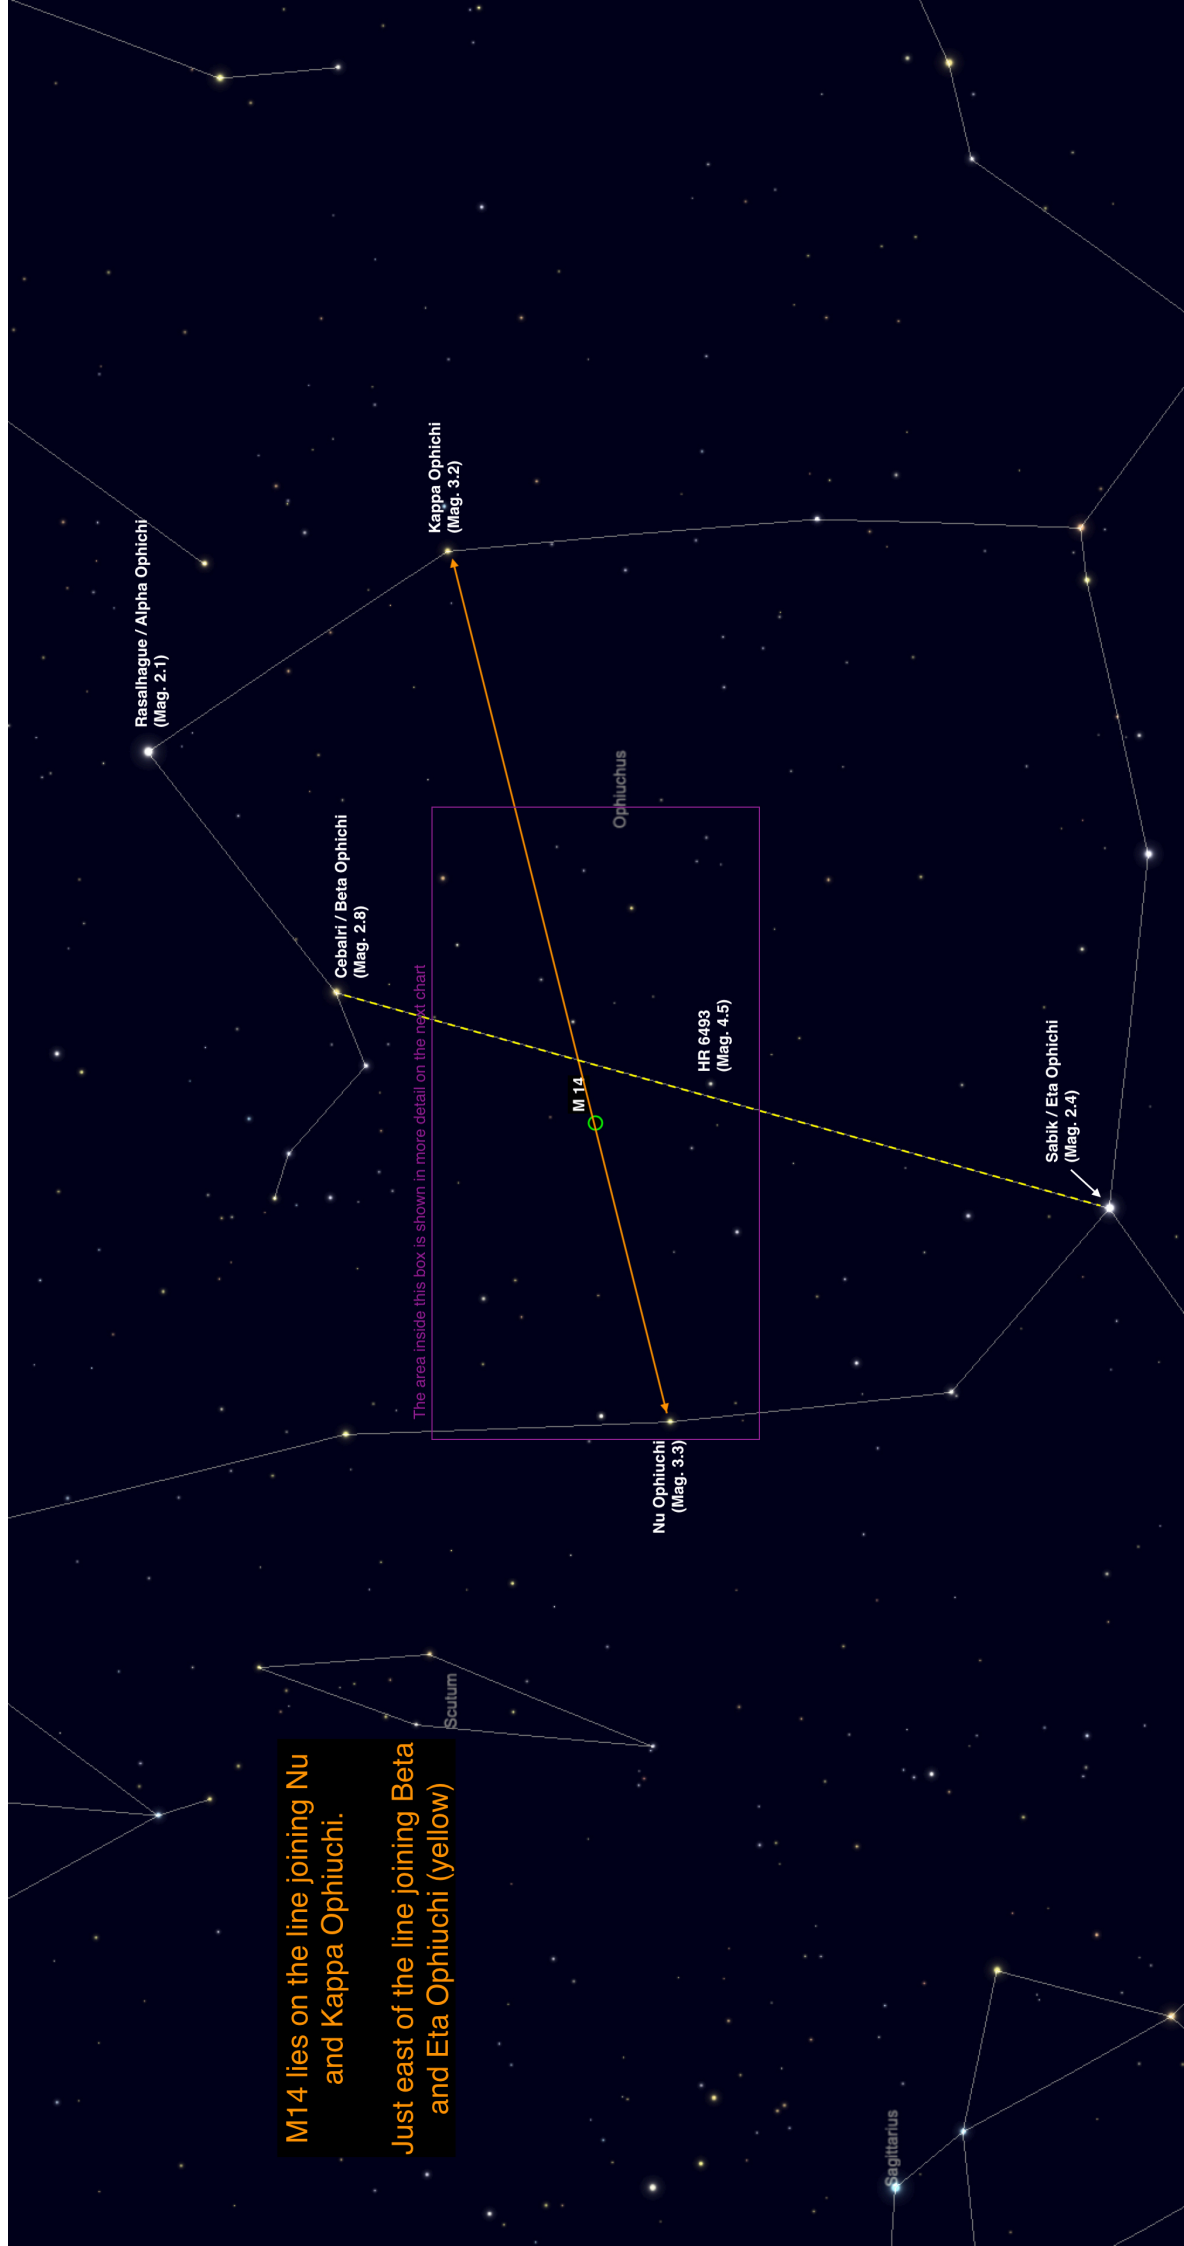

M14 lies on the line joining Nu and Kappa Ophiuchi.
Just east of the line joining Beta and Eta Ophiuchi (yellow)

The area inside this box is shown in more detail on the next chart